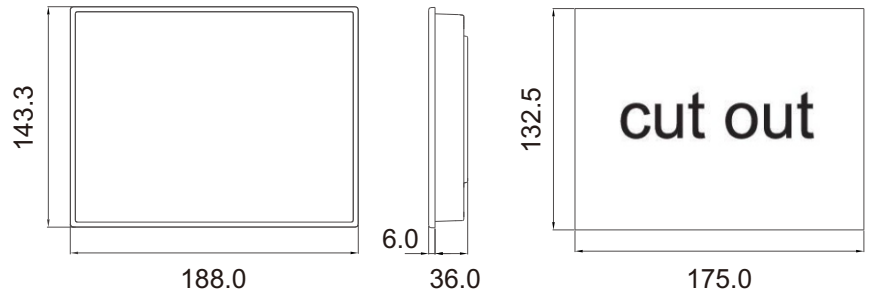

## Human Machine Interface

Unit : mm

Sub-models	2 / 4	Micro SD Slot	YES
View Size	7.0" diagonal	USB Client	YES (USB 2.0)
Display Type	TFT LCD with LED Backlight	USB Host	YES (USB 1.1)
Max. Colors	16-bit	COM1	RS232/RS422/RS485
Backlight Life (hr)	20000	COM2	A-RS422/485 B-RS232/485 C-RS232 with RTS&CTS
Display Luminance	300 (cd/m <sup>2</sup> )	COM3	RS232 (optional: RS485)
Max. Resolution	800*480	Ethernet	Sub-Model 4 : YES
Display Contrast	500	Power Connector	24VDC±10% Isolated
CPU	RISC ARM9 32Bit	Power Consumption	20W
Touch Panel	4-wire Analog Resistive Type	Operating Temp.	-10°C~60°C
Backup SRAM	128KB (optional: 1MB)	Relative Humidity	10%~90%
Working Memory	64MB	Shock (Operation)	10 ~ 55Hz(X,Y,Z direction, 1G, 30 Mins shock testing)
Built-in Storage Memory	8MB+128MB (NAND Flash)	EMI	FCC Part 15 Class A
Real-Time Clock (RTC)	YES	CE	EN61000-6-2, EN61000-6-4
Front Function Keys	N/A	UL Certification	YES
Audio out (optional)	N/A	Ingress Protection	IP66
Video in (optional)	N/A	Cooling	Natural Cooling
Front USB Host Port	USB 1.1 (optional)	Dimensions (WxHxD)Unit : mm	188.0 x 143.3 x 36.0
Net Weight (kg)	0.6	Cutout Dimensions (WxH)Unit : mm	175.0 x 132.5